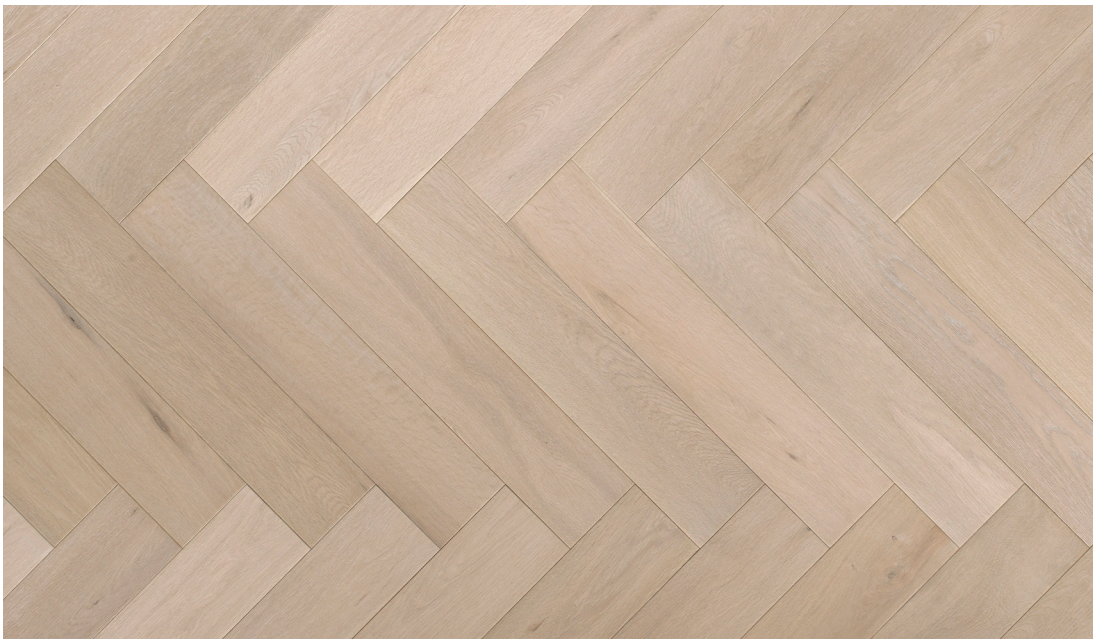

## GRADING DESCRIPTION

Texture	Slightly brushed
Grading	Medium rustic
Colour variation	Medium - High
Knots	
Sound knots	Ø ≤ 30mm
Unsound knots	Ø ≤ 25mm
Bark	Length ≤ 150mm, Width ≤ 15mm
Sapwood	Width ≤ 40mm, no limit in length
End crack	
Light colors	Width ≤ 6mm, Length ≤ 100mm
Dark colors	Width ≤ 6mm, Length ≤ 300mm
Surface crack	
Light colors	Length ≤ 3mm, L ≤ 200mm
Dark colors	Length ≤ 3mm, no limit in length
Insect hole	Ø ≤ 2mm, 8/400mm
Decay	Not allowed
Blue/yellow stain	Not allowed
Sound heart	Allowed
Machine marks	Not allowed

## THIS PICTURE IS AN INDICATION OF THE GRADING AS DESCRIBED

### Knots

Scale from (rigid) parquet without knots up to planks with more and larger knots

### Colour variation

From little colour variation/sapwood to bigger colour variation/sapwood